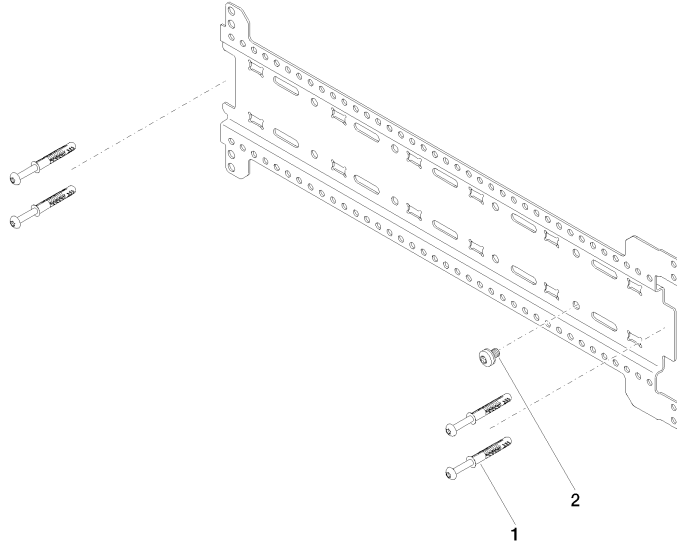

## xGRID Installation track 555 mm -

---

12 360 970 90

- width 555mm
- height 135 mm
- depth 12 mm
- retaining screws and plugs

More about the xGRID installation track can be found in the Shower Book brochure

xGRID Installation track 555 mm -

12 360 970 90

xGRID Installation track 555 mm -

12 360 970 90

Spare parts list

| No. | Item Number        | Name       | Quantity used | Delivery time |
|-----|--------------------|------------|---------------|---------------|
| 1   | 04 30 31 054 00 90 | fixing set | 2             | 2             |
| 2   | 04 30 30 212 00 90 | fixing set | 1             | 60            |