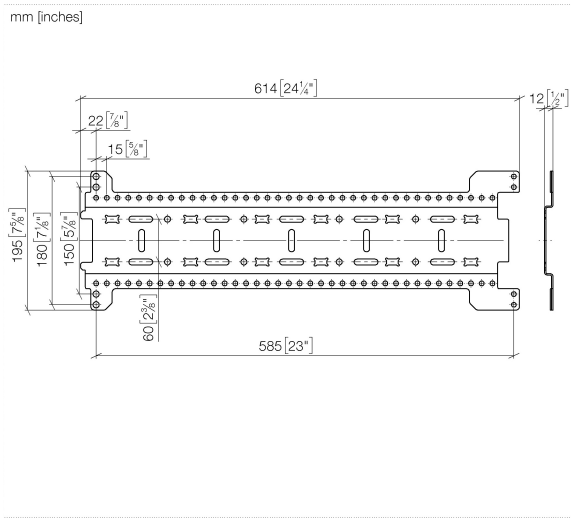

## xGRID Installation track 555 mm -

---

12 360 970 90

- width 555mm
- height 135 mm
- depth 12 mm
- retaining screws and plugs

More about the xGRID installation track can be found in the Shower Book brochure

xGRID Installation track 555 mm -

12 360 970 90

xGRID Installation track 555 mm -

12 360 970 90

Spare parts list

| No. | Item Number        | Name       | Quantity used | Delivery time |
|-----|--------------------|------------|---------------|---------------|
| 1   | 04 30 31 054 00 90 | fixing set | 2             | 2             |
| 2   | 04 30 30 212 00 90 | fixing set | 1             | 60            |